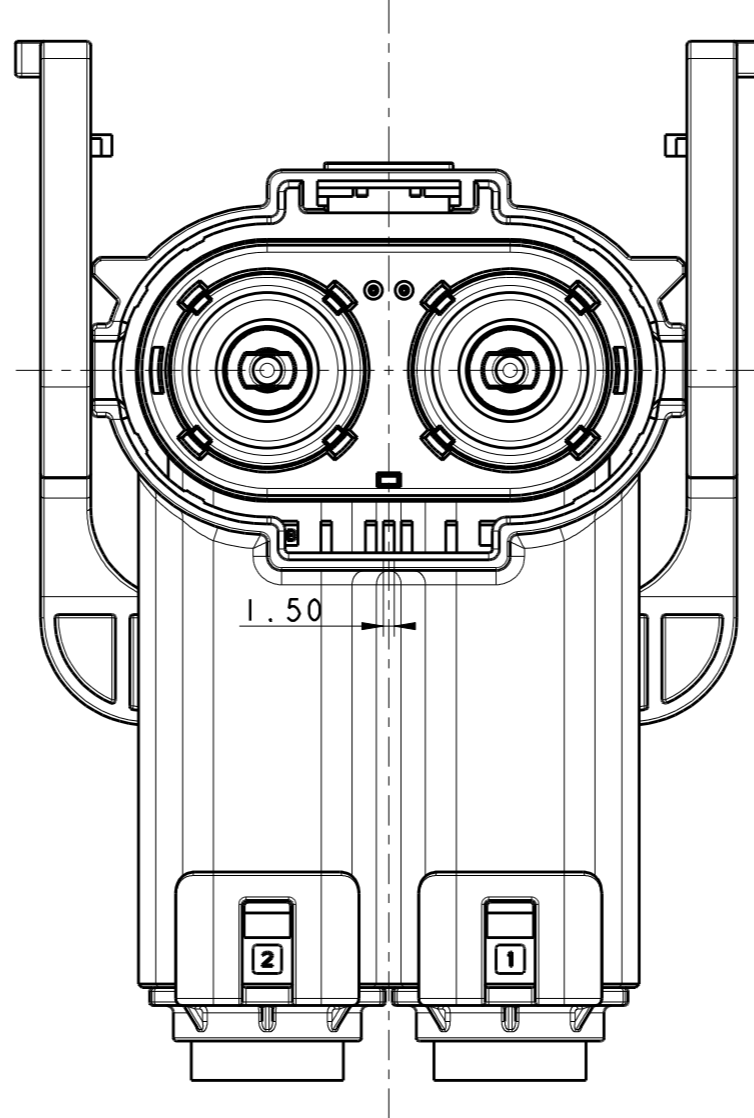

HVSL1200082A1XX

HVSL1200082B1XX

HVSL1200082C1XX

SIZE	DWG NO.	REV
A3	C-HVSL1200082X1XX	2
CODE: 58982	SCALE: 4:5	SHEET 2 OF 2