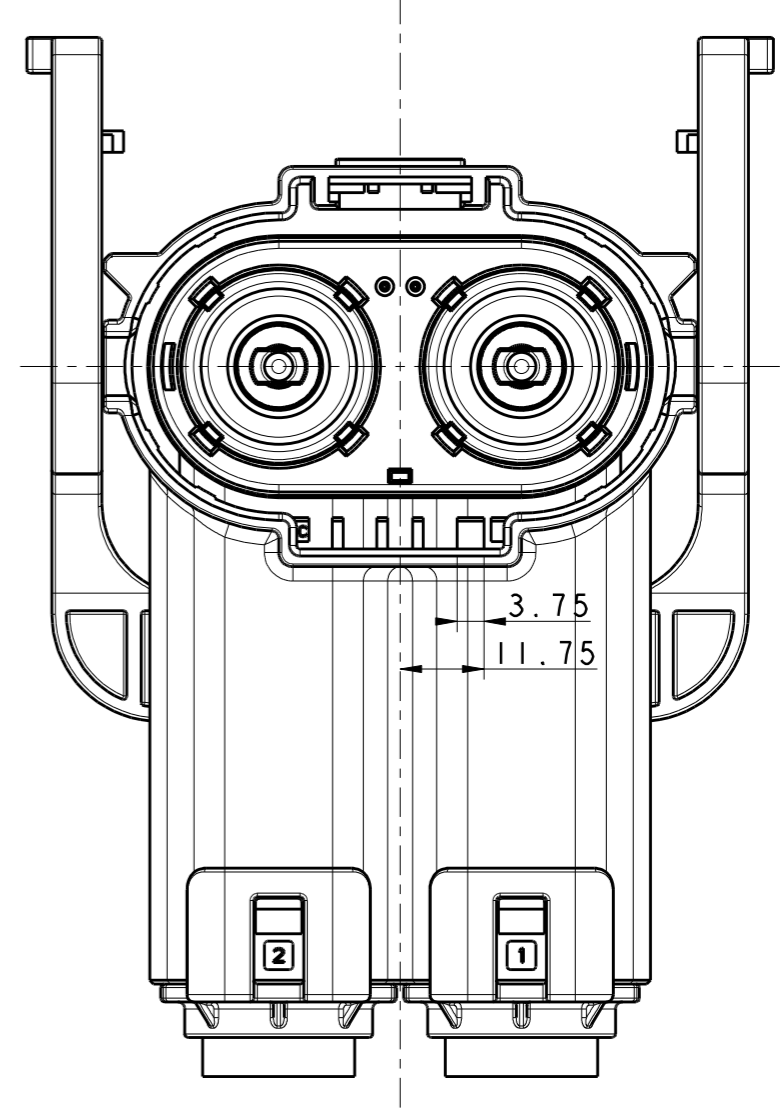

HVSL1200082A1XX

HVSL1200082B1XX

HVSL1200082C1XX

SIZE	DWG NO.	REV
A3	C-HVSL1200082X1XX	2
CODE: 58982	SCALE: 4:5	SHEET 2 OF 2